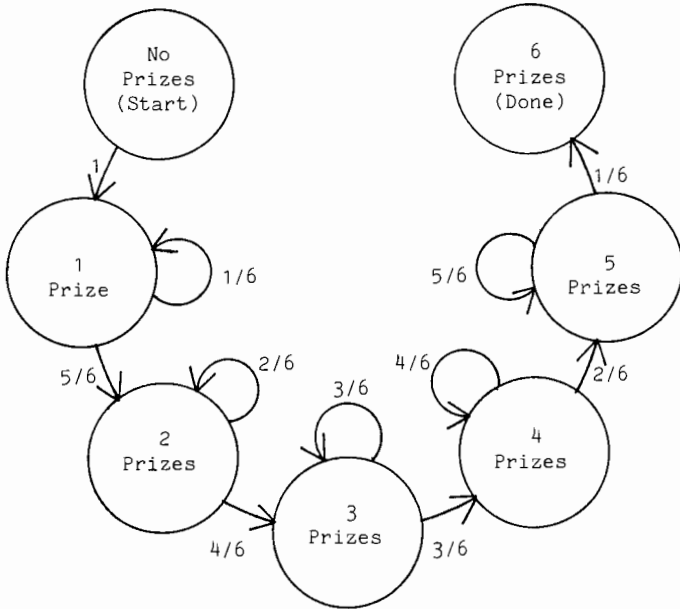

ERRATA

The Editor regrets that when the January, 1986, copy of the Journal was prepared, the diagram included below was omitted. It should have been included on page 20 in the space where the Mind Stretchers were included. It is a diagram illustrating some of the material included in the article THE GEOMETRIC PROBABILITY DISTRIBUTION by Kullman and Skillings.

Figure 1

Membership Information

To determine when your membership in OCTM expires, look at the address label on this Journal. If there is a four-digit number such as 8703, it means that membership expires in March of 1987. If the number is 9999 or 9998, it means that you are a life member. If OEA appears on the label, it means that you have paid your dues through OEA. If MC or OCTM appears, you have paid the dues directly to OCTM.