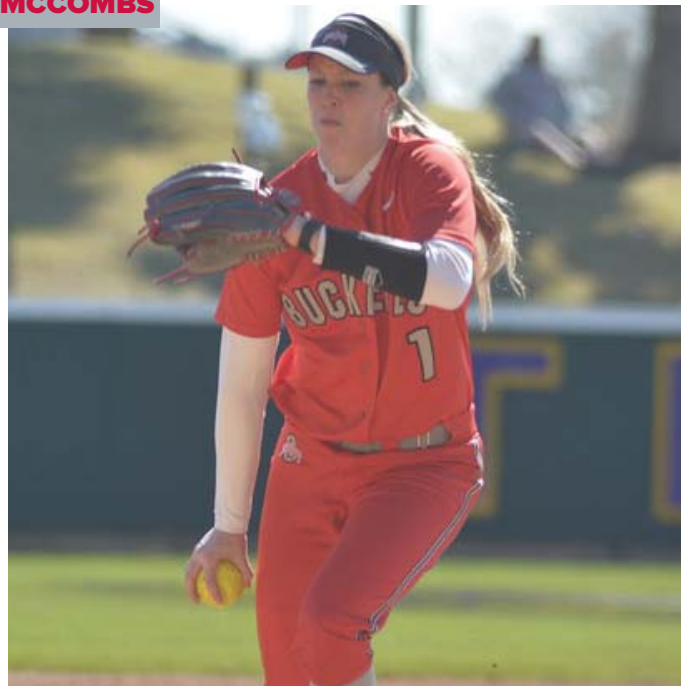

18 MADDIE MAROTTI

Infield | Rs.-Junior | R/R
Dublin, Ohio
University of Notre Dame
Major: Sport Industry

2016 (Redshirt Sophomore Season): Appeared in eight games, all as a pinch hitter or pinch runner ... scored a run vs. No. 18 Arizona State (3/13) ... at-bats vs. San Jose State (3/18), Cal Poly (3/19), Maryland (3/27) and Kent State (5/4) ... OSU Scholar-Athlete.

2015 (Redshirt Freshman Season): Played in 14 games, making two starts (2/13 vs. Incarnate Word and 2/20 vs. Fresno State) ... played second base, outfield and was the team's designated player ... had hits against Incarnate Word, Michigan State (4/12), Ohio (4/21) and Indiana (5/7) ... was 3-for-7 as a pinch hitter (.429) ... OSU Scholar-Athlete.

Prior to Ohio State: Batted .379 with three home runs during the regular season to help lead Bishop Watterson (Ohio) High School to an undefeated league record and the 2013 Greater Catholic League (GCL) Championship ... earned three varsity letters in softball at St. Francis High School in Gainesville, Fla. ... batted a blistering .607 as a junior with six triples, six home runs, 27 RBI and 27 stolen bases ... was a Florida 3A All-State first team selection, and was named St. Francis' Most Valuable Player for the third consecutive season ... .532 hitter as a sophomore, and added 18 steals on her way to all-area second-team honors ... enjoyed a stellar freshman campaign with a .906 slugging percentage and 25 RBI ... played for the Gainesville Gators 14U/18U and Team North Florida 16U club teams, before transitioning to the Ohio Nightmare 18U Gold club squad ... selected to the 2011 National Fastpitch Coaches Association All-Tournament team.