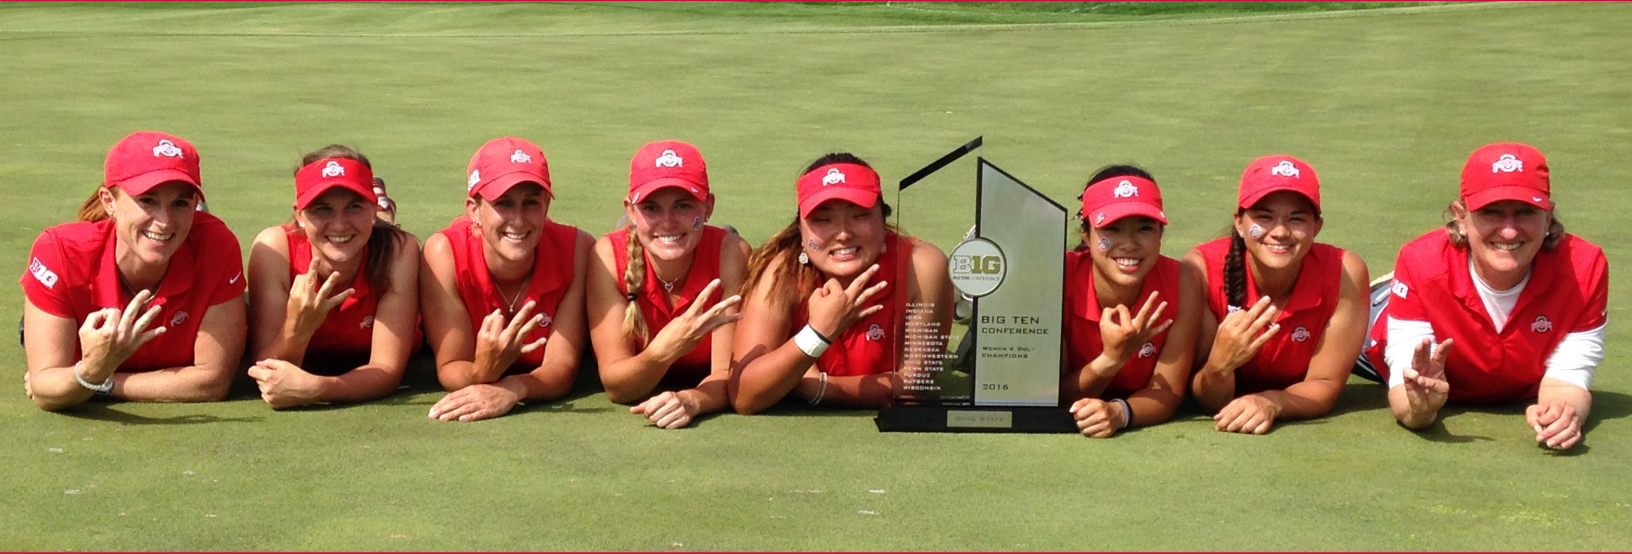

BIG TEN CHAMPIONSHIP HISTORY