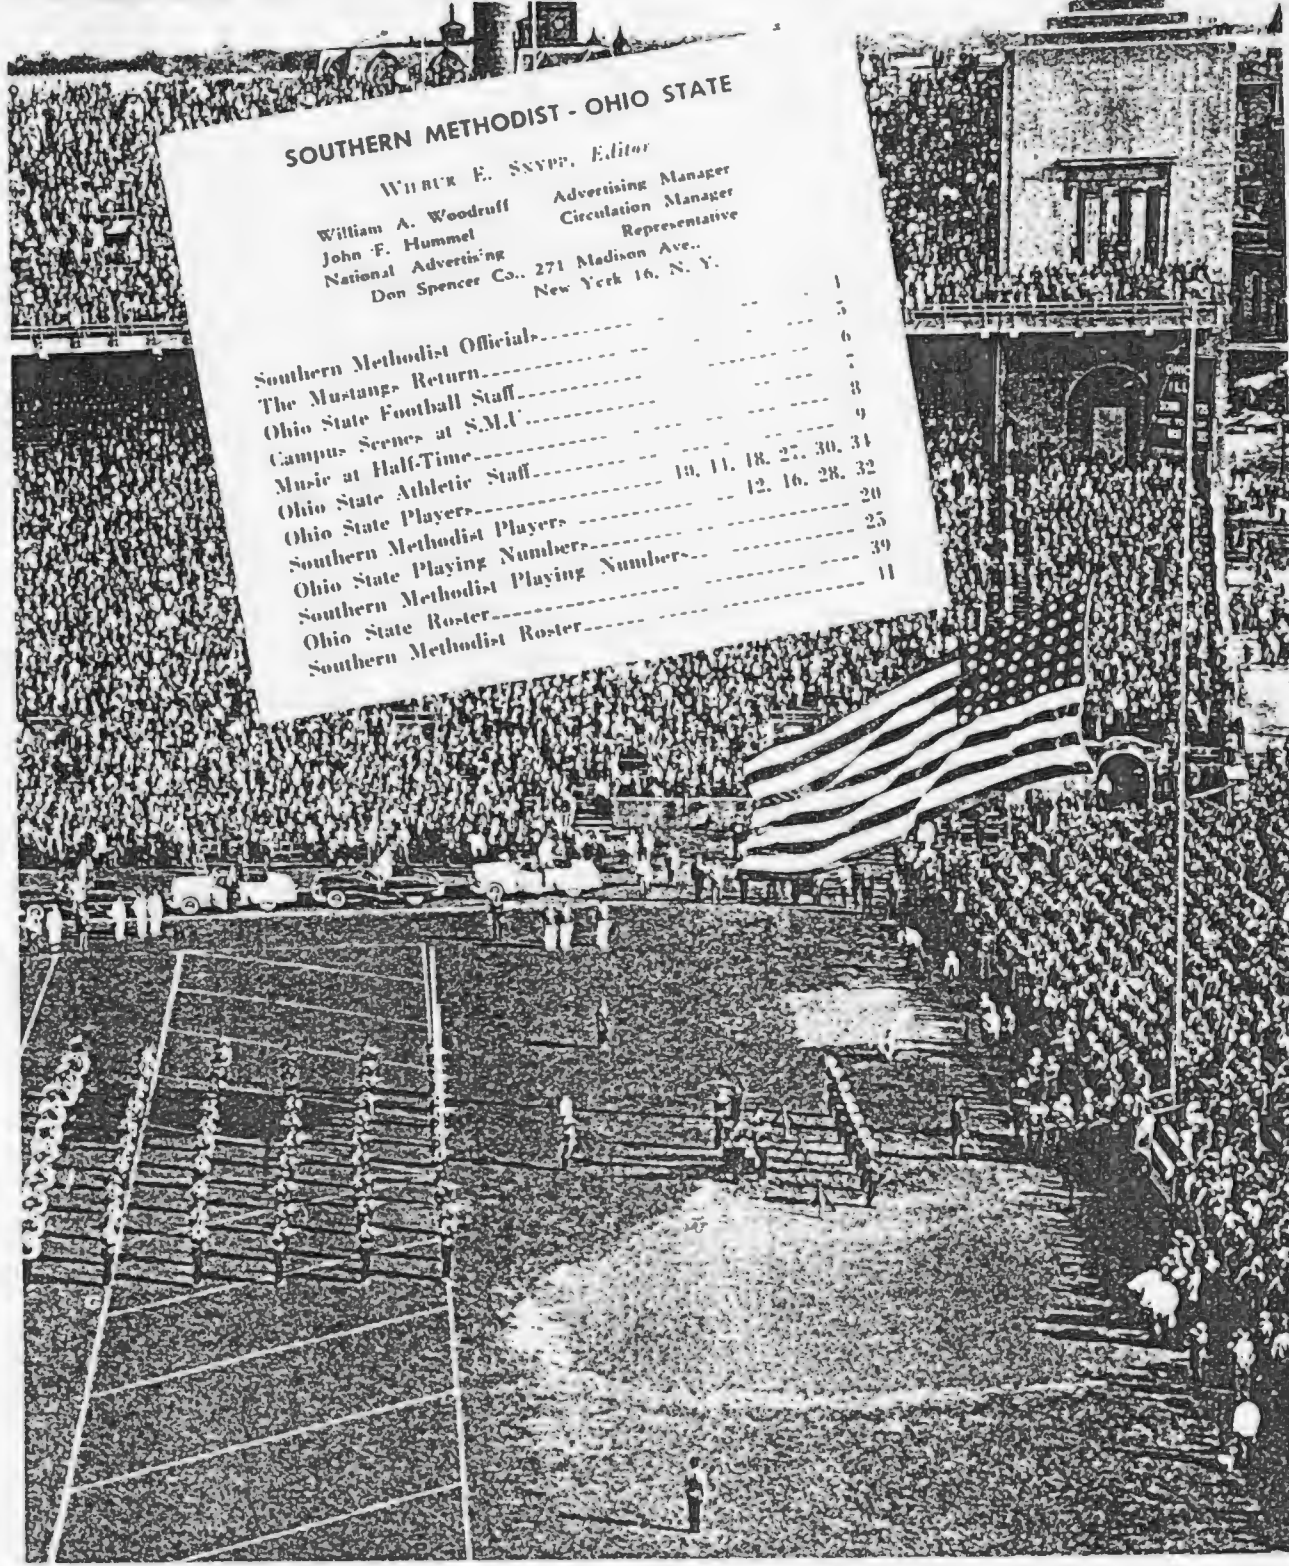

CONTENTS

SOUTHERN METHODIST - OHIO STATE

WILBUR E. SNYDER, Editor
William A. Woodruff Advertising Manager
John F. Hummel Circulation Manager
National Advertising Representative
Don Spencer Co., 271 Madison Ave.,
New York 16, N. Y.

Southern Methodist Officials.....	1
The Mustangs Return.....	5
Ohio State Football Staff.....	6
Campus Scenes at S.M.U.....	7
Music at Half-Time.....	8
Ohio State Athletic Staff.....	9
Southern Methodist Players.....	19, 11, 18, 27, 30, 31
Southern Methodist Players.....	12, 16, 28, 32
Ohio State Playing Numbers.....	20
Southern Methodist Playing Numbers.....	25
Ohio State Roster.....	39
Southern Methodist Roster.....	11